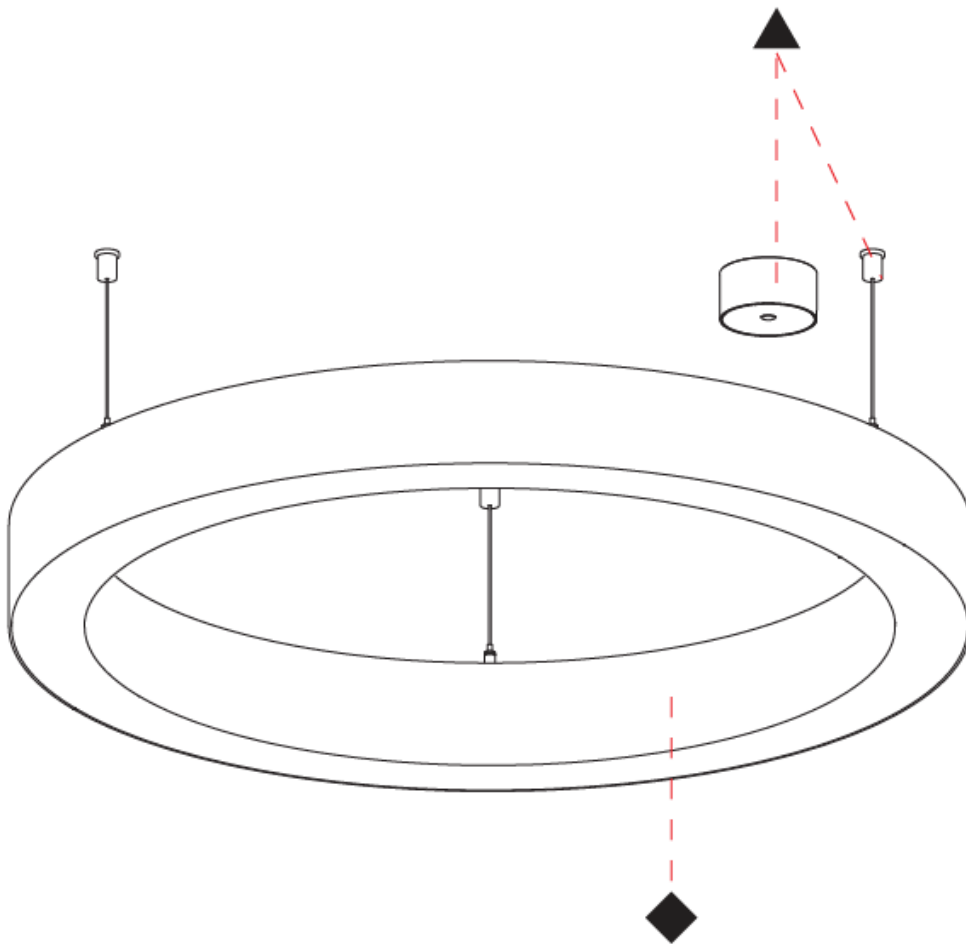

GLORIOUS 65 SUSPENSION

A300063-

PROJECT _____

TYPE _____

SPECIFIER _____

QUANTITY _____

DATE _____

A