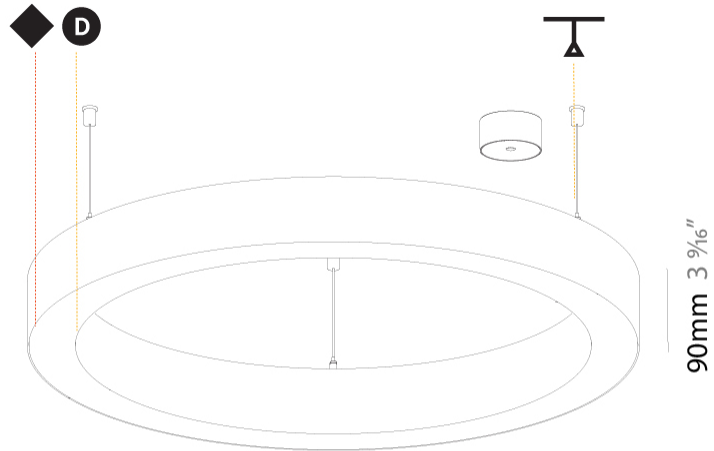

GENERAL

Series: Glorious
Subseries: Glorious 65
Partner: Prolicht
Division: Architectural
Installation: Suspension
Product Type: Pendant
Mounting Location: Ceiling
Light Distribution: Direct

PHYSICAL

Shape: Round
Diameter (mm): 800
Diameter (in): 31 1/2
Height (mm): 90
Height (in): 3 9/16
Max. Overall Height (mm): 2090
Max. Overall Height (in): 82 7/16
Weight (kg): 6.772
Weight (lbs): 14.93
Diffuser: [PMMA - Opal / Microprism / Clear Microprism](#)
Fixture Finish: [SSR / BKV / CWI / CRY / HAB / UFT / ITA / RUA / FTG / MYG / LOD / PUS / FRO / FUP / KIA / POP / BLS / SPG / MEY / GOH / CHC / COM / ABZ / JAG / OBR / MOS / ROR](#)
Fixture Material: [PMMA / Aluminum](#)
Cable Details: [2000mm/78 3/4" or 6000mm/236 1/4" Cable Transparent](#)

ELECTRICAL

Lamp Type: LED (Zhaga Standard)
Input Wattage (W): 52.1
Total Output Wattage (W): 48
Dimming: [Tri-Mode (Non-Dimming and Phase Dimming (120Vac only) and 0-10V Dimming)](#)
Driver Included: Yes
Driver Location: Integrated
Driver Type: Constant Current - Universal
Driver Class: Class 2
Input Voltage (V): 120 - 277
Constant Current (MA): 350

LED

Color Temperature (°K): [2700 / 3000 / 3500 / 4000](#)
Max. Delivered Lumen (lm): Max 7147
Nominal Lumen (lm): Max 8632
CRI: >90 CRI
Efficiency (%): 88
Lamp Life (hrs): 50000

OPTICAL

RATINGS AND CERTIFICATIONS

Certified By: Certified for North American Standards
IP rating: IP20

Ø 670mm 26 3/8"

Ø 800mm 31 1/2"

90mm 3 9/16"